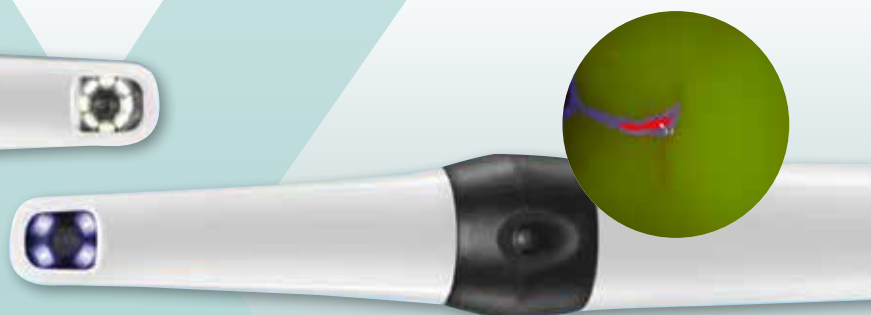

#### CAM X ELARA INTRAORAL CAMERA

CamX® Elara Intraoral camera was designed to assist in telling your patient's oral health story.

- ergonomically designed
- improve patient communication
- exceptional image quality
- Easy to use
- USB plug and play

#### CAM X SPECTRA CARIES DETECTION AID

CamX® Spectra is a non-invasive caries detection aid that helps eliminate the guesswork in detecting and diagnosing tooth decay through the use of fluorescence technology.